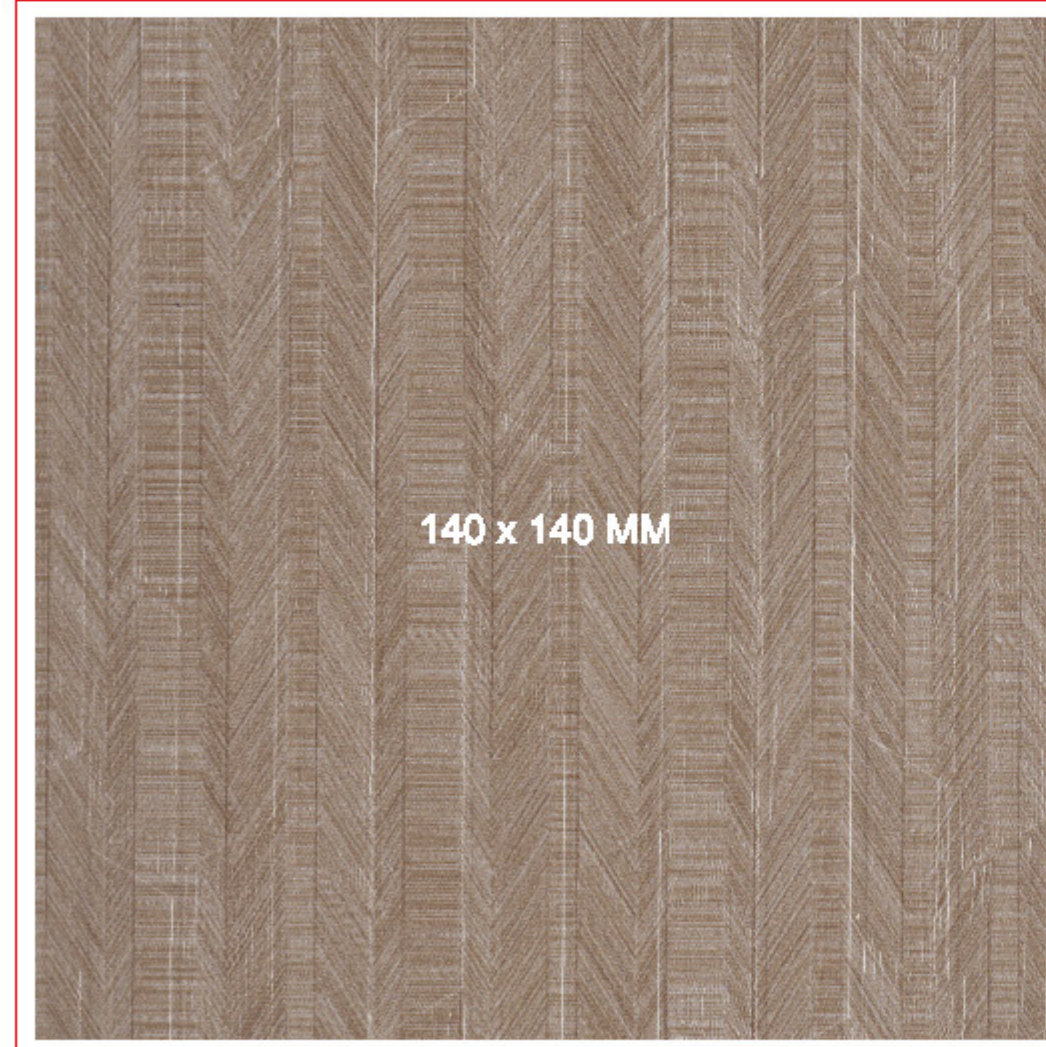

140 x 140 MM

10009-GO
Grey Metallic Abstract