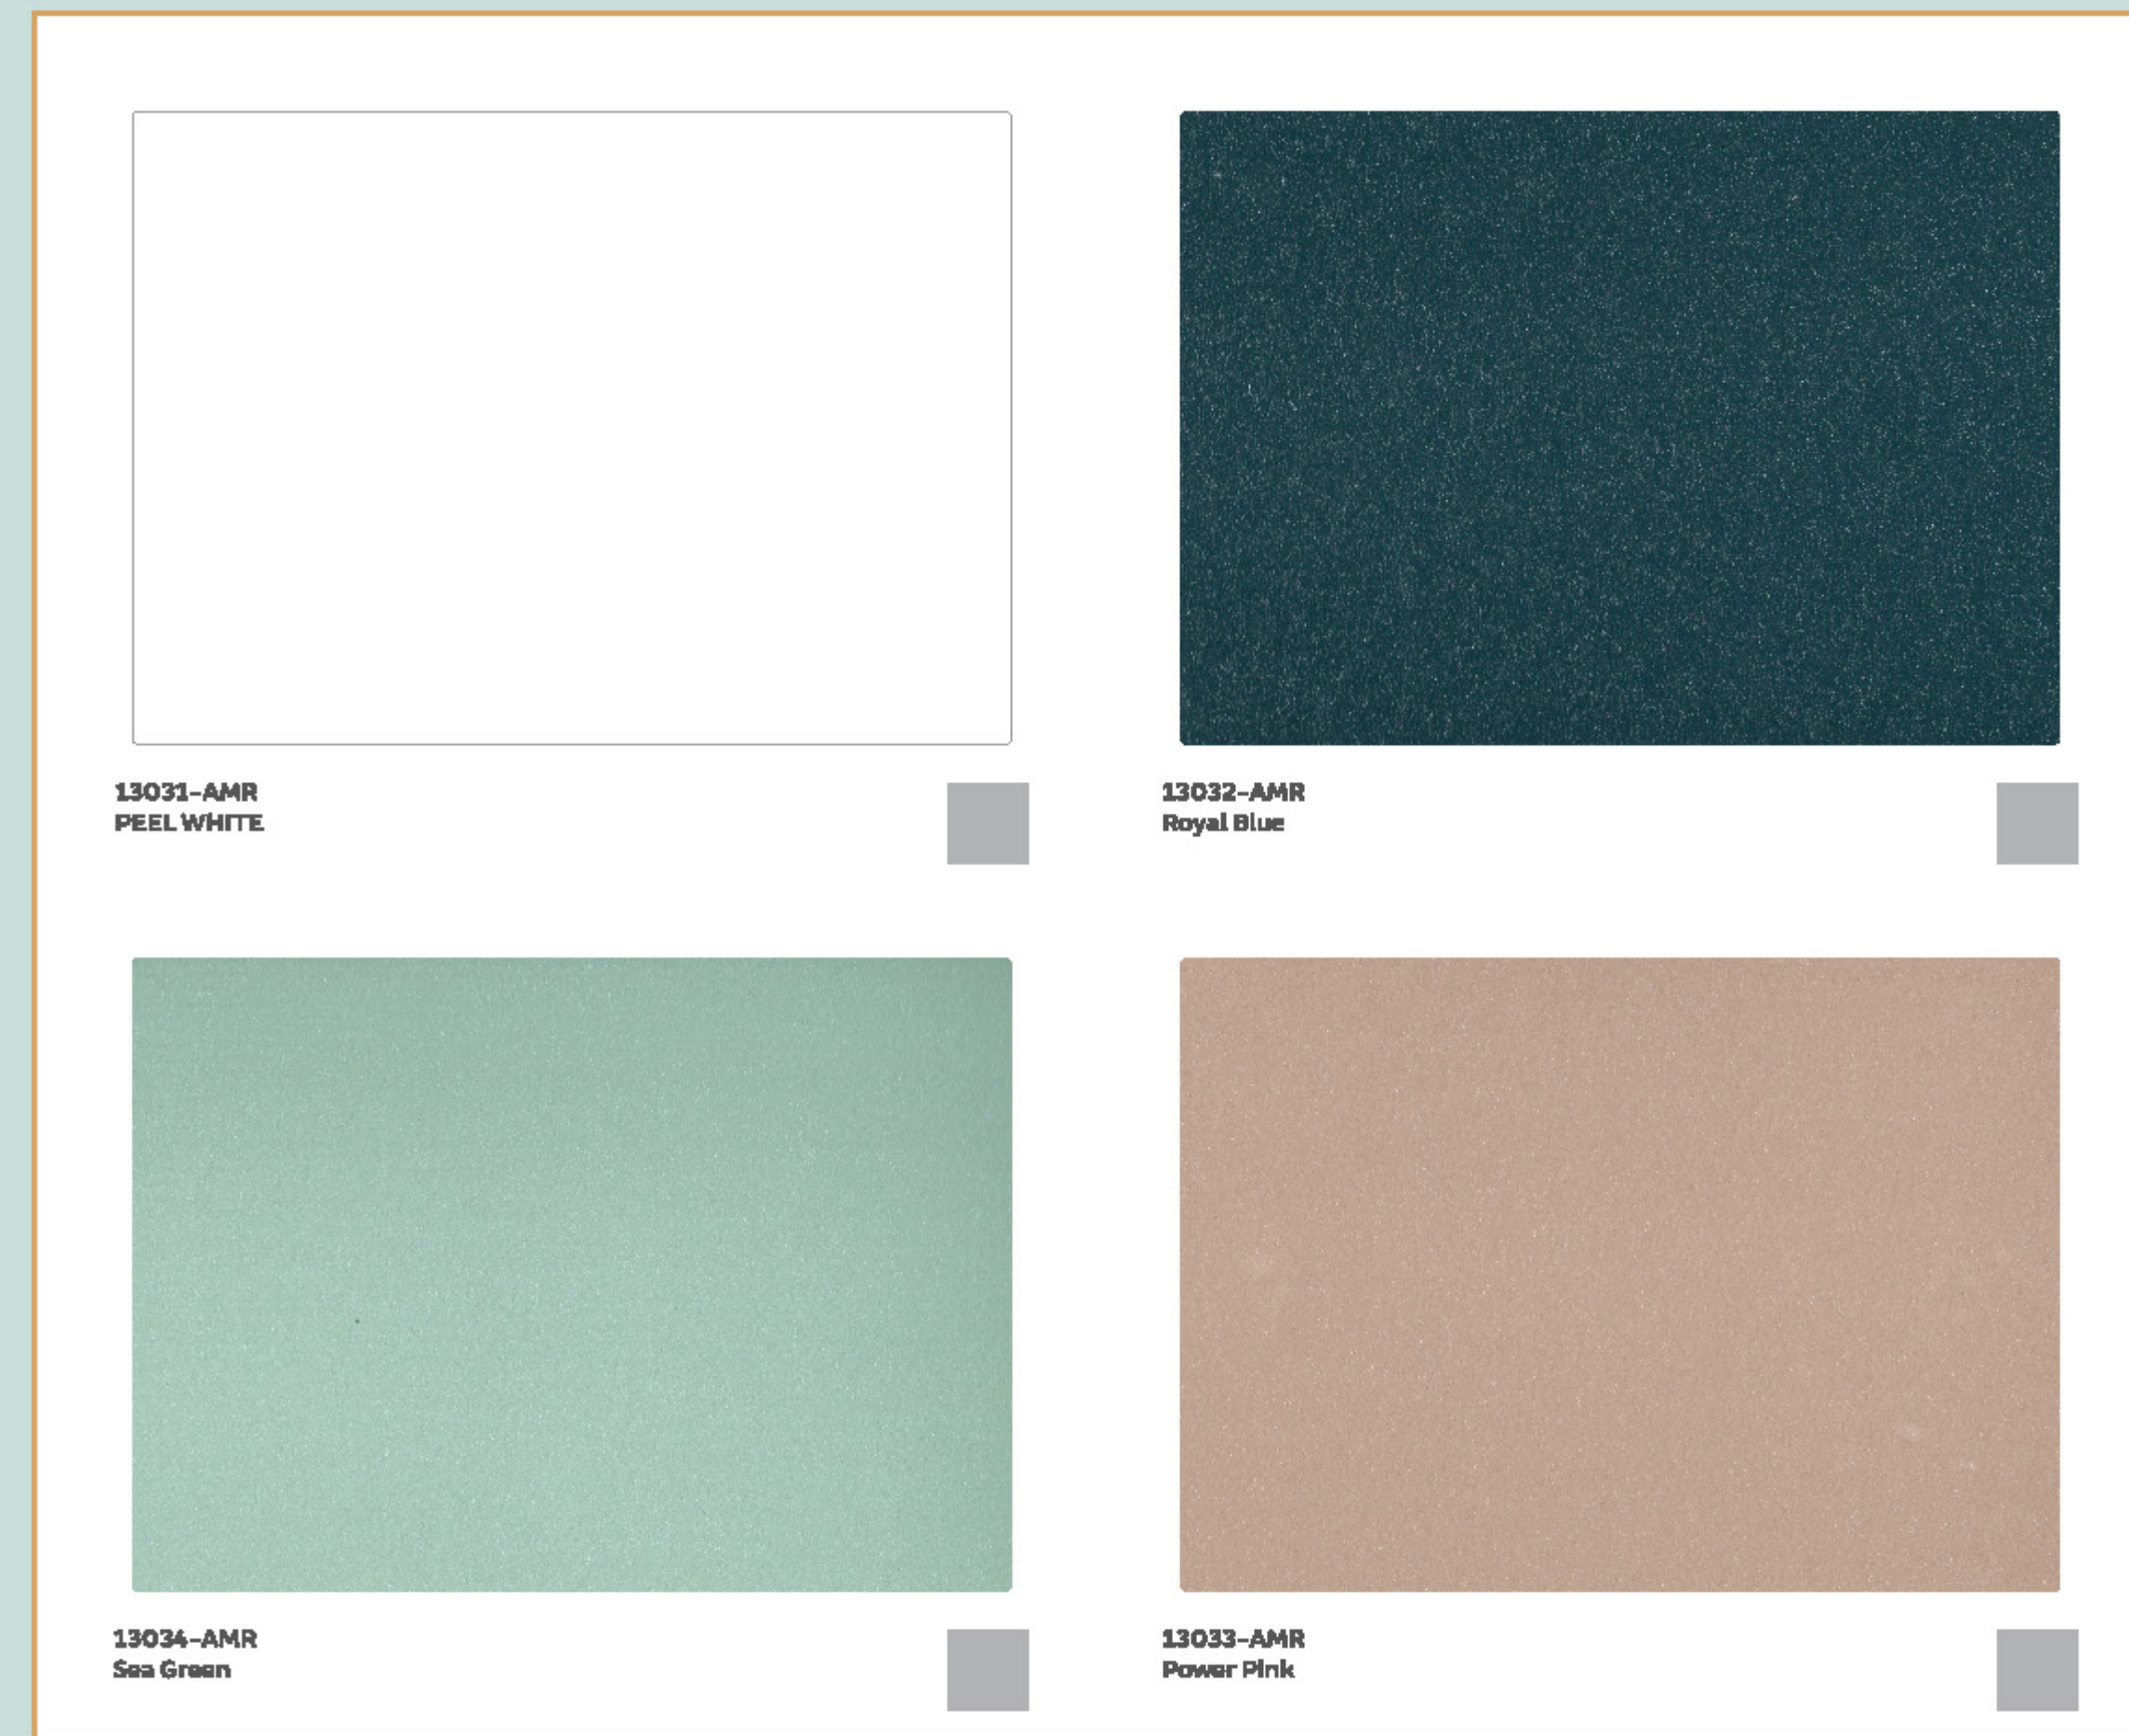

80x120mm

10053-HG
Mouve Chalk

80x120mm

10019-HG
Pearl Mouse Grey

80x120mm

10055-HG
Tropical Peach

80x120mm

10054-HG
Slate Grey

GLISTEN

VIBRANT COLORS

Walk in the elegance of plain, seamless and aesthetically superior infrastructure to make your home your happy place.

PLAIN METALLIC (HG)

A muted, elegant Plain metallic that offers a warm and contemporary touch to your living space.